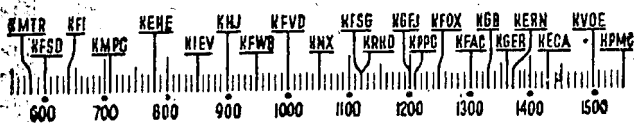

YOUR Radio TODAY

[The information contained in the following schedule of radio programs is furnished by the stations broadcasting the programs, and The Times should not be considered responsible for errors in announcements due to failure of stations to advise of daily changes.—Ed.]

Before 8 a.m.

KMTR—Calif. Theater. 5.
KFI—On Record. 7: News. 7:15; Going Places. 7:30; Church. 7:45.
KMPC—Sundial. 6: Morning Express. 7.
KEHE—Musical Block. 6.
KHJ—Rise & Shine. 6: News. 7:45.
KFWB—Stu. Wilson. 6:30 to 8.
KFVD—Spanish. 6: Jubilee. 7:15.
KRX—Sunrise Salute. 6: News. 7:30; Morning Melodies. 7:45.
KRKB—Doug Douglas. 6: News. 6:30; Doug Douglas. 6:45; News. 7:45.
KGFJ—Spanish Hour. 6: Clock Watcher.
KFOX—El Despertador. 5: News. 7:30; Musical. 7:40; Just About Time. 7:45.
KFAC—Talking Timepiece. 6: Records. 7: News. 7:45.
KGER—Farm. 6:05; Melodies. 6:30; Aubrey Lee. 7:15.
KECA—Originalities. 7: Sweethearts. 7:15; Financial. 7:30; Viennese Ensemble. 7:45.

8 to 9 a.m.

KMTR—Dedicated to You. 8:30—11 1/2 hours.
KFI—Lee S. Roberts. 8: O'Neills. 8:15; News. 8:30; Cudet Quartette. 8:45.
KMPC—M. L. Thomas. 8: Dr. Reynolds. 8:45.
KEHE—News. 8: Hymns. 8:15; Music. 8:30; Musical Mirrors. 8:45.
KHJ—British Open Golf. 8; Merryknackers. 8:10; Haven of Rest. 8:30.
KFWB—Texas Rangers. 8: News. 8:30; Music. 8:45.
KRX—Jubilee (cont.)
KFN—Tempos. 8: Irene Beasley. 8:15; Helen Trent. 8:30; Our Gal Sunday. 8:45.
KRKB—Music. 8; Employment Service. 8:25; Meredith Detective. 8:45—9:30.
KGFJ—News. 8; Quan's Orch. 8:15; Songfest. 8:30.
KFOX—Rev. Thomas. 8: Health. 8:30; A.M. 8:45.
KFAC—Church. 8; Mirandy. 8:30; Mildred Lager. 8:45.
KGER—Mizpah. 8:15; Music. 8:45.
KECA—Campus Kids. 8; B. Holton. 8:15; Farm & Home. 8:30.

9 to 10 a.m.

KMTR—Doc Glad's Visit. 9:15; Old Horse Man. 9:30; Buy Calif. 9:45.
KFI—Mystery Club. 9; Three Romes. 9:15; Bridge Club. 9:30.
KMPC—Nine o'Clock Melodies. 9; Top Tunes. 9:15; News. 9:30; Morning Echoes. 9:45.
KEHE—Continental Melodies. 9; Health. 9:15; Clifford Clinton. 9:30; Howl Growl. 9:45.
KHJ—Happy Gang. 9; Bookends. 9:15; Norina Young. 9:30; Counsellor. 9:45.
KFWB—Dr. Reynolds. 9:15; Kitty Keene. 9:30; Music. 9:45.
KFVD—Dr. Reynolds. 9; News. 9:15; Dr. Reynolds. 9:30; Records. 9:45.
KRX—The Goldbergs. 9; Vic & Sade. 9:15; Sally of Star. 9:30; Mary L. Taylor. 9:45.
KRKB—Meredith Detective. 9; Dr. Richardson. 9:15; U. S. Weather. 9:30; Paging Madame. 9:35.
KGFJ—News. 9; Swing. 9:15; Young's Orch. 9:30; Walt. 9:45.
KFOX—Rhythms. 9; Health Talk. 9:15; Odds & Ends. 9:30; News. 9:45.
KFAC—Meditations. 9; Dr. McCoy. 9:15; Organalties. 9:30—1/2 hour.
KGER—Gospel. 9:15; Summary. 9:45.
KECA—Farm & Home. 9; News. 9:30; Budapest Music. 9:45.

10 to 11 a.m.