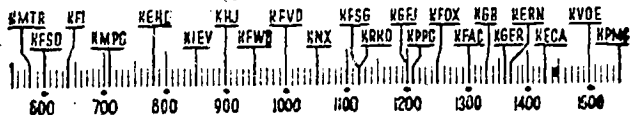

YOUR Radio TODAY

[The information contained in the following schedule of radio programs is furnished by the stations broadcasting the programs, and The Times should not be considered responsible for errors in announcements due to failure of stations to advise of daily changes.—Ed.]

Before 8 a.m.

KMTR—Cath. Theater, 5.
KFI—Off Record, 7; News, 7:15; Going Places, 7:30; Accordion, 7:45.
KMPC—Sundial, 6; Morning Express, 7.
KEHE—Musical Clock, 6.
KHJ—Rise & Shine, 6; News, 7:45.
KFWD—Stu. Wilson, 6:30 to 8.
KFSG—Spanish, 6; Jubilee, 7:15.
KNN—Sunrise Salute, 6; News, 7:30; Morning Melodies, 7:45.
KRKB—Doug Douglas, 6; News, 6:30; Doug Douglas, 6:45; News, 7:45.
KGFJ—Spanish Hour, 6; Clock Watch, 7.
KFOY—El Despertador, 5; News, 7:30; Musical, 7:40; Just About Time, 7:45.
KFAC—Talking Timepiece, 6; Records, 7; News, 7:45.
KGER—Farm, 6:05; Melodies, 6:30; Anthony Lee, 6:15.
KFA—Originals, 7; Sweethearts, 7:15; Financial, 7:30; Church, 7:45.

8 to 9 a.m.

KMTR—Get Happy, 8:30.
KFI—Lee S. Roberts, 8; O'Neills, 8:15; News, 8:30; Howard Hughes, 8:45.
KMPC—Music, 8; News, 8:15; Dr. Reynolds, 8:45.
KEHE—News, 8; Hymns, 8:15; Music, 8:30.
KHJ—Variety, 8; Haven of Rest, 8:30.
KFWD—Texas Rangers, 8; News, 8:30; Half and Half, 8:45.
KFSG—Jubilee (cont.).
KNN—Boston Traffic Control from Blimp, 8; Irene Beasley, 8:15; Helen Trent, 8:30; Our Gal Sunday, 8:45.
KRKB—Music, 8; Employment Service, 8:25; Meredith Detective, 8:45—1/2 hour.
KGFJ—News, 8; Quan's Orch., 8:15; Songfest, 8:30.
KFOY—Rev. Thomas, 8; Health, 8:30; Arts, 8:45.
KFAC—Church, 8; Mirandy, 8:30; Mildred Lager, 8:45.
KGER—Mizpah, 8:15; Music, 8:45.
KFA—Campus Kids, 8; Geo. Griffin, 8:15; Farm & Home, 8:30.

9 to 10 a.m.

KMTR—Martin L. Thomas, 9; Music, 9:30; Buy Calif., 9:45.
KFI—Mystery Chef, 9; Three Romeos, 9:15; Bridge Club, 9:30.
KMPC—Nine o'Clock Melodies, 9; Top Tunes, 9:15; News, 9:30; Morning Echoes, 9:45.
KEHE—Continental Melodies, 9; Health, 9:15; Clifford Clinton, 9:30; Down Groove, 9:45.
KHJ—Happy Gang, 9; Bookends, 9:15; Norma Young, 9:30; Counselor, 9:45.
KFWD—Dr. Reynolds, 9:15; Kitty Keene, 9:30; Music, 9:45.
KGFJ—Dr. Reynolds, 9; News, 9:15; Dr. Richardson, 9:30; Carter Wright, 9:45.
KNN—The Goldbergs, 9; Vic & Sade, Sally of Star, 9:30; Mary L. Taylor, 9:45.
KRKB—Meredith Detective, 9; Dr. Richardson, 9:30; U.S. Weather, 9:30; Ping Pong, 9:35.
KGFJ—News, 9; Swing, 9:15; Young's Orch., 9:30; Waltz, 9:45.
KFOY—Rhythms, 9; Health Talk, 9:15; Odds & Ends, 9:30; News, 9:45.
KFAC—Meditations, 9; Dr. McCoy, 9:15; Organatics, 9:30—1/2 hour.
KGER—Cospel, 9:15; Summary, 9:45.
KFA—Farm & Home, 9; News, 9:30; Glenn Darwin, 9:45.

10 to 11 a.m.