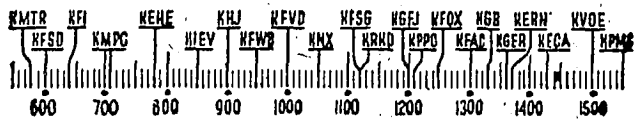

YOUR Radio TODAY

[The information contained in the following schedule of radio programs is furnished by the stations broadcasting the programs, and The Times should not be considered responsible for errors in announcements due to failure of stations to advise of daily changes.—Ed.]

Before 8 a.m.

KMTR—California Theater, 5.
KFI—Going Places, 7; News, 7:15;
Pin Money Club, 7:30.
KMPC—Morning Express, 7; Top of
Day, 7:30.
KEHE—Musical Clock, 6.
KHJ—Rise & Shine, 6; News, 7:45.
KFVD—Sun Wilson, 6 to 8.
KFSG—Spanish, 6; Jubilee, 7:15.
KRRD—Sunrise Salute, 6; News, 7:30;
Melodies, 7:45; Gazette, 7:55.
KPPD—Doug Douglas, 6; News, 6:30;
Doug Douglas, 6:45; News, 7:45.
KFOA—El Despertador, 5; News, 7:30;
Health Talk, 7:40; About Time, 7:45.
KFAC—Music, 6; Tap School, 7:30;
News, 7:45.
KGER—Farm, 6:05; Bugle Boy, 6:30;
Aubrey, 7:15.
KECA—Paul Page, 7; Josh Higgins,
7:15; Financial, 7:30; News, 7:45.

8 to 9 a.m.

KMTR—Get Happy, 8:30.
KFI—Ellis Earl, 8; News, 8:30; Ga-
zette, 8:45.
KMPC—Country Word, 8; News, 8:15;
Saddle Pals, 8:30; Dr. Reynolds, 8:45.
KEHE—News, 8; Hymns, 8:15; Music,
8:30.
KHJ—Financial, 8; Buckeye 4, 8:15;
Haven of Rest, 8:30.
KFVD—Texas Rangers, 8; News, 8:30;
Music, 8:45.
KFSG—Dr. Reynolds, 8:45.
KRRD—My Fair Lady, 8; Rhythm, 8:15;
Brown Berman, 8:30; Sally of Stars,
8:45.
KPPD—Music, 8; Employment, 8:25;
Records, 8:30; Bkfst. Club, 8:45.
KFOA—News, 8.
KFAC—Rangers, 8; Health, 8:30; Ads,
8:45.
KGER—Church, 8; Mirandy, 8:30; Mil-
lard Lager, 8:45.
KECA—Alzap, 8:15; Music, 8:45.
KECA—Church, 8; Sweethearts, 8:15;
Story of Mu, 8:30; Ensemble, 8:45.

9 to 10 a.m.

KMTR—Martin Luther Thomas, 9.
Tatt. Talk, 9:15; Music, 9:30.
KFI—Feed Housing, 9; O'Neills, 9:15;
Bridge Club, 9:30.
KMPC—Melodies, 9; Music, 9:15; Music,
9:30.
KEHE—Cont'l Melodies, 9; Dr. Rey-
nolds, 9:15; C. E. Clinton, 9:30;
Swingline, 9:45.
KHJ—Gloam Chasers, 9; Norma Young,
9:30; Orch., 9:45.
KFVD—Music, 9; Dr. Reynolds, 9:15;
Kitty Keene, 9:30; Musical, 9:45.
KFSG—Jubilee, 9; News, 9:15; Dr.
Richardson, 9:30; Music, 9:45.
KRRD—Tropics, 9; Irene Bensley, 9:15;
Helen Trent, 9:30; Gal Sunday, 9:45.
KPPD—Bkfst. Club, 9; Weather Bu-
reau, 9:30; Paging Madant, 9:35;
Records, 9:45.
KFOA—Melodies, 9; Talk, 9:15; Odds
and Ends, 9:30; News, 9:45.
KFAC—Meditations, 9; Dr. McCoy, 9:15;
Marlon Manners, 9:30; Women in
News, 9:45.
KGER—Gospel, 9:15; Resume, 9:45.
KECA—News, 9; B. Axton, 9:15; Farm
Home, 9:30.

10 to 11 a.m.