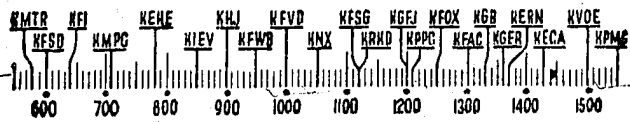

YOUR Radio TODAY

[The information contained in the following schedule of radio programs is furnished by the stations broadcasting the programs, and The Times should not be considered responsible for errors in announcements due to failure of stations to advise of daily changes.—Ed.]

Before 8 a.m.

KMTR—Calif. Theater. 5.
KFI—Off Record. 7: News. 7:15; Melody Cruise. 7:30; Political. 7:45.
KMPC—Morning Express. 7: Top of Day. 7:30.
KEHE—Musical Clock. 6.
KHJ—Rise & Shine. 6: News. 7:45.
KFWB—Stu. Wilson. 6.
KFVD—Spanish. 6: Jubilee. 7:15.
KNN—Sunrise Salute. 6:15; News. 7:30; Armistice Committee. 7:45.
KRKD—Doug Douglas. 6: News. 6:30; Doug Douglas. 6:45; News. 7:45.
KFOX—El Despertador. 5: News. 7:30; Music. 7:45.
KFAC—Music. 6: Music. 7: News. 7:45.
KGER—Farm. 6:05; Maurice Johnson. 6:30; Aubrey Lee. 6:45.
KECA—3 Romeos. 7: Ensemble. 7:15; Child Grows Up. 7:30; Swing. 7:45.

KMPC—Variety. 1: Enchantment. 1:15; Music. 1:30.
KEHE—Songs. 1: Salvation Army. 1:30; Revue. 1:45.
KHJ—Football. 1: Wisconsin vs. North Western. 1:30.
KFWB—Workshop. 1: Dance. 1:30.
KFVD—News. 1: Music. 1:15; Bennett Carroll Kiddies. 1:45.
KNN—Football. 1; Dance. 1:30; Stanford vs. Wash. 1:45.
KRKD—Music. 1: News. 1:45.
KGFJ—News, Ben Selvin. 1:15; Dance. 1:30.
KFOX—Spanish. 1: Your Favorites. 1:15; Christian Science. 1:30.
KFAC—Music. 1: Music. 1:15.
KGER—News. 1:15; Trio. 1:30.
KECA—Northwestern vs. Wisconsin. 1:30.

2 to 3 p.m.

KMTR—Finding Unusual. 2; Castilian Kid. 2:30; Political. 2:45.
KFI—Football. 2.
KMPC—Music. 2; Serenade. 2:30.
KEHE—Opera. 2; Political. 2:30; Cabaret. 2:45.
KHJ—U.S.C. vs. Cal. 2.
KFWB—Dance. 2. 1 hr.
KFVD—Bruce Johnson. 2; Swing. 2:15; World on Air. 2:25.
KNN—Football. 2.
KRKD—Calif. vs. U.S.C. 2:15.
KFOX—Christian Science. 2; Philosopher. 2:30.
KFAC—Music. 2: Kids of Big Top. 2:15; Music. 2:30; Ann Cook. 2:45.
KGER—D.A.R., 2; L. B. Munic. Band. 2:30.
KECA—Football. 2: Classics. 2:30.

3 to 4 p.m.

KMTR—Music. 3; Music. 3:15; Memories. 3:30; Around Town. 3:45.
KFI—Football. 3. 1 hr.
KMPC—Music. 3. 1 hr.
KEHE—News. 3; Music. 3:15; Dansant. 3:30.
KHJ—Football. 3. 1 hr.
KFWB—Dance. 3. 1 hr.
KFVD—News. 3; Music. 3:15; Forum. 3:45.
KNN—Football. 3. 1 hr.
KRKD—Football. 3. 1 hr.
KGFJ—News, Outlaws. 3:30; Jungle Jim. 3:45.
KFOX—Music. 3—1 hr.
KFAC—Music. 3. 1 hr.
KGER—News. 3; L.B. Band (cont.) 3:15.
KECA—Classics. 3; Orch. 3:30.

4 to 5 p.m.

KMTR—Adult College. 4; Jam Session. 4:15; Children's Hospital. 4:45.
KFI—Football. 4; Lives of Great Men. 4:45.
KMPC—Music. 4; News. 4:30.
KEHE—Variety. 4; Campus Kickoff. 4:30.
KHJ—Football. 4. 1 hr.
KFWB—Dance. 4; Easy Hour. 4:30.
KFVD—Round Table. 4; Drains. 4:30.
KNN—Football. 4; Organ. 4:30.
KRKD—Football. 4. 1 hr.
KFOX—Music. 4:30.
KFAC—Music. 4; Lyrics. 4:30.
KGER—Voice Village. 4:15; Monitor News. 4:30; Ranch Kids. 4:45.
KECA—Message Israel. 4; Ricardo. 4:30.

5 to 6 p.m.