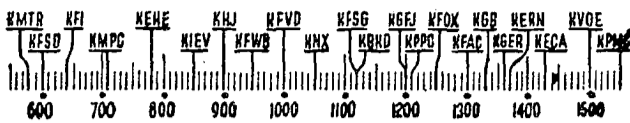

YOUR Radio TODAY

[The information contained in the following schedule is furnished by the stations broadcasting the programs.]

CHURCH SERVICES

KMTR-Nat. Message, 8:30 a.m.; Bob Shuler, 8:45 a.m.; St. Brendan Church, 12 m.; Floyd Johnson, 2:30 p.m.
KFI-Church Quarter Hour, 8 a.m.
KMPC-Swedish Tabernacle, 8:30 a.m.; First M.E. Church, 11 a.m.; H.M.S. Richards, 6 p.m.
KEHE-Sun. School, 8 a.m.; Cowboy Church, 5 p.m.; Music, 7:30; Presby. Church, 8 p.m.
KHJ-Lutheran Hour, 1:30 p.m.; Revival Hour, 5 p.m.
KFWB-Church, 8 a.m.; Rescue Mission, 8:15 a.m.
KFVD-Spanish, 6 a.m.; Rev. Salas, 8 a.m.; Church of Christ, 8:30 a.m.
KRKA-Salt Lake Tabernacle, 8:30 a.m.; Church, 9 a.m.
KFSG-Almea McPherson, 10:30 a.m.; Speaker, 3 p.m.; Evangelistic Service, 7 p.m.; Voice First Nighters, 9:30.
KRRD-Bible School, 7:15.
KPPC-Presbyterian Church, 9 a.m.; Dr. Woelner, 9:30 a.m.; Dr. Ballard, 7:30 p.m.
KFOA-Visitor, 10:15 a.m.; St. Luke Church, 11 a.m.; Fireside Church, 4:30 p.m.
KGFJ-Evangelical Church, 2:15; Temple Baptist Church, 5:30 p.m.
KFAC-Hollywood Country Church, 8 a.m.; Sunday School, 8:45 a.m.; Church, 8 p.m.
KGER-Bible School, 7:15; Baptist Church, 7:45 a.m.; Bible Class, 9:45 a.m.; Rev. Fuller, 11:05 a.m.; Japanees Church, 8:30 p.m.
KECA-Church, 8 a.m.; Catholic Hour, 3 p.m.

Before 9 a.m.

KMTR-Calif. Theater, 5; John Brown, 8; Nat. Message, 8:30; Bob Shuler, 8:45.
KFI-Church Quarter Hour, 8; Doctor Casselberry, 8:15; On the Job, 8:30.
KMPC-Symphony, 7; Parade, 8; Tabernacle, 8:30.
KEHE-Music, 7; Sun. School, 8; Music, 8:30.
KHJ-Comics, 8; Betty, Buddy, 8:30; KFFC-Chorus, 8:45.
KFWB-Country Church, 8; Rescue Mission, 8:30.
KFVD-Spanish Church, 6; Rev. Salas, 8; Church of Christ, 8:30.
KNX-Classics, 7; Church, 8; Tabernacle, 8:30.
KRRD-Music, 7; Bible School, 7:15; News, 7:45; Rev. Squires, 8.
KFOA-El Despertador, 5; Music, 7:30; Community Prog., 7:45; U. Andrew, 8; Music, 8:30.
KFAC-Times Comics, 7:30; Pastor's Family, 8; Music, 8:30.
KGER-Missionary, 7:05; Bible School, 7:15; Sabbath Echoes, 8:30; Kingdom Church, 8:45.
KECA-Music Hall, 8, 1 hr.
KVOE-Orch., 8; Canary Chorus, 8:45.
KEV-Italian-American Hr., 9.

9 to 10 a.m.

KMTR-Calif. Theater, 9.
KFI-Cloutier Orch., 9; Symphonette, 9:30.
KMPC-Music, 9; Organ, 9:30.
KEHE-P. Gardner, 9; Tempos, 9:30; Opportunity for Men, 9:45.
KHJ-Voice Prophecy, 9; Don Arres, 9:15; Harp, 9:30; Food for Thot, 9:45.
KFWB-Mission, 9; Musical, 9:30; Homer Cook, 9:45.
KFVD-Tabernacle, 9; Songs, 9:30; Choir, 9:45.
KNX-Church, 9; Strings, 9:30.
KFOA-Music, 9, 1 hr.
KFAC-Time When, 9; Margit Hegedus, 9:15; Fortunes, 9:30; Trio, 9:45.
KGER-Music, 9; Medical, 9:15; Music, 9:30; Mrs. Ballard, 9:45.
KRRD-Pentecostal, 9:05; Music, 9:30; Bible Class, 9:45.
KECA-Waterloo Junction, 9; Books, 9:30; Variety, 9:45.
KVOE-Organ, 9; Don Arres, 9:15; Harp, 9:30; Quartet, 9:45.

10 to 11 a.m.