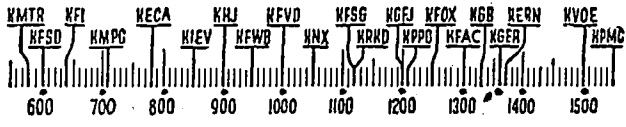

YOUR Radio TODAY

[The information contained in the following schedule is furnished by the stations broadcasting the programs.]

Before 8 a.m.
 KMTR—Call. Theater. 6.
 KFI—Melody. 7; News, 7:15; Music, 7:30; News, 7:45.
 KMPD—“Roll Out,” 6; Early Girls, 7.
 KECA—Musical Clock, 6:30; News, 7:30; “Child Grows Up,” 7:45.
 KHJ—Rise & Shine, 6.
 KFWB—Stu. Wilson, 6; Sunrise Express, 7.
 KFVD—Spanish, 6; Jubilee, 7:15.
 KXN—Sunrise Salute, 6:15; News, 7:30; Talk, 7:45.
 KRKD—Doug Douglas, 6; Doug Douglas, 6:45; News, 7:45.
 KFOX—El Despertador, 6; News, 7:30; Music, 7:45.
 KFAC—Serenade, 6; Pastor Reynolds, 7; Music, 7:30.
 KGER—Farm, 6:05; Maurice Johnson, 6:30; Aubrey Lee, 6:45.
 KVOE—Music, 7; News, 7:15.