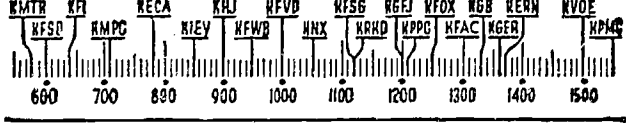

YOUR Radio TODAY

[The information contained in the following schedule is furnished by the stations broadcasting the programs.]

CHURCH SERVICES

7:15 A.M.
 KBKD—Rev. Squires. 7:30.

7:45 A.M.
 KNX—Voice of Pulpit.
 KFOX—Rev. Van Derlinde.