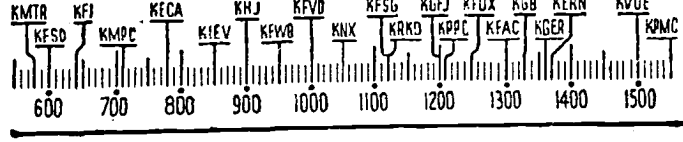

YOUR Radio TODAY

[The information contained in the following schedule is furnished by the stations broadcasting the programs.]

4:45 A.M.

KNX—Wake Up, Smiles. 1 1/2 hrs.

5 A.M.

KNX—Early Bird Hr.

5:30 A.M.

KRDK—News.