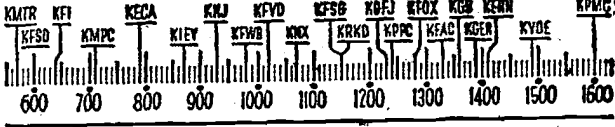

YOUR Radio TODAY

[The information contained in the following schedule is furnished by the stations broadcasting the programs.]

SUNDAY CHURCH SERVICES

Time	Station	Program
7 A.M.	KFWB	Everyman's Church
7:30 A.M.	KGER	F. Ozamoto. S.
7:45 A.M.	KECA	Church of Christ
8 A.M.	KFVD	Rev. Salas
8:30 A.M.	KNX	Country Church
8:45 A.M.	KMTR	Bob Shuler
9 A.M.	KFAC	Church of Christ
9:15 A.M.	KGER	March Ahead Time
9:30 A.M.	KFPC	Church Service
10 A.M.	KGER	Bro. John Gordon
10:15 A.M.	KFOJ	The Visitor
10:30 A.M.	KFSB	Aimee McPherson
11 A.M.	KFPC	Church Service
12 NOON	KMTR	St. Brendan Choir
12:30 P.M.	KNJ	Young People's Church
1:30 P.M.	KNJ	Lutheran Hour
2 P.M.	KFI	Catholics Hr.
2:30 P.M.	KMTR	Open Bible
3 P.M.	KNJ	Lutheran Hour
4 P.M.	KGER	Gospel Tidings
4:30 P.M.	KECA	Church of Christ
4:45 P.M.	KGER	Colonial Tabernacle
5:30 P.M.	KMTR	Rev. Weber
6 P.M.	KFPC	Organ
7 P.M.	KMTR	R. P. Shuler
8 P.M.	KFPC	Church Service
9:15 P.M.	KFAC	Glorious Home
9:45 P.M.	KFWB	Anselma Lutheran Church

ENTERTAINMENT-BY THE HOUR

Time	Station	Program
6 A.M.	KRKO	Music
7 A.M.	KFAC	Music
7:30 A.M.	KFWB	Music
8 A.M.	KFI	Soprano
8:15 A.M.	KECA	"I Am American"
8:30 A.M.	KECA	Music Hall
8:45 A.M.	KRKO	News
9 A.M.	KGER	News
9:15 A.M.	KGER	March Ahead Time
9:30 A.M.	KGER	Radio Revival
9:45 A.M.	KNJ	Pomona Rendevous
10 A.M.	KMTR	F. Rinehart
10:15 A.M.	KMPC	News
10:30 A.M.	KNJ	Canary Chorus
10:45 A.M.	KNJ	Troubadours
11 A.M.	KNX	N.Y. Philharmonic
11:15 A.M.	KFI	H. V. Kaitenborn
11:30 A.M.	KFI	Health
11:45 A.M.	KFI	P.T.A. Congress
12 NOON	KFI	Book Looks
12:15 P.M.	KNX	News
12:30 P.M.	KMPC	Easy Listening
12:45 P.M.	KFI	Dr. Casselberry
1 P.M.	KMTR	G. Allison
1:15 P.M.	KMPC	Defense Facts
1:30 P.M.	KNX	Music
1:45 P.M.	KECA	Black Concert
2 P.M.	KMPC	Music
2:15 P.M.	KNX	Piano
2:30 P.M.	KECA	Black Concert
2:45 P.M.	KGFJ	Music
3 P.M.	KMTR	Lafayette Forum
3:15 P.M.	KNX	Joan Edwards
3:30 P.M.	KECA	Rep. R. G. Tenero
3:45 P.M.	KFWB	Concert
4 P.M.	KFI	Bergen McCarthy
4:15 P.M.	KGFJ	Phil Stanwick
4:30 P.M.	KMPC	Corey Orch.
4:45 P.M.	KFWB	Stuart Hambley
5 P.M.	KGFJ	Music
5:15 P.M.	KMTR	Ethel Hublar
5:30 P.M.	KFAC	Music
5:45 P.M.	KMTR	Music
6 P.M.	KFI	Hr. Charm
6:15 P.M.	KFOJ	Hudson Orch.
6:30 P.M.	KFI	Sec'y State Cordell
6:45 P.M.	KFAC	Music
7 P.M.	KFI	News
7:15 P.M.	KFOJ	Arnhem Orch.
7:30 P.M.	KFWB	Reported Missing
7:45 P.M.	KNJ	Citizen Recognition
8 P.M.	KNX	Kaye Orch.
8:15 P.M.	KECA	News
8:30 P.M.	KGFJ	Nite Justice
8:45 P.M.	KECA	Miller Orch.
9 P.M.	KFI	Night Editor
9:15 P.M.	KNJ	Voice Prophecy
9:30 P.M.	KFWB	News
9:45 P.M.	KECA	Ramos Orch.
10 P.M.	KFOJ	Music
10:15 P.M.	KMTR	Averill Orch.
10:30 P.M.	KMTR	Music
10:45 P.M.	KFOJ	Hamilton Orch.
11 P.M.	KECA	Ennis Orch.
11:15 P.M.	KMPC	Music
11:30 P.M.	KNJ	Martin Orch.
11:45 P.M.	KFWB	Music
12 MIDNIGHT	KNX	Harmony