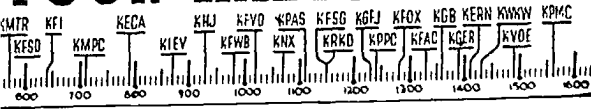

YOUR RADIO TODAY

[The information contained in this schedule is furnished by the stations broadcasting the program]

SUNDAY CHURCH SERVICES

7 A.M. KXN—Pentecostal. KNX—Air Church	11:30 A.M. KGER—Church of Christ. KFOX—Christian Church.	5 P.M. KPAS—Lincoln Presby. Ch.
7:30 A.M. KFVD—Rev. Salas. KRKD—Rev. Souires.	12 NOON KMTR—St. Brendan Church	5:30 P.M. KGER—Rev. Weber. KPAS—Helen Markham.
8 A.M. KNX—Air Church (8:05.) KFAC—Country Church. KGER—Kingdom Within.	12:30 P.M. KHJ—Children's Chapel. KGER—Church of God.	6 P.M. KPAS—Holliston Methodist.
8:15 A.M. KPAS—Immanuel Baptist.	1 P.M. KHJ—Lutheran Hr.	6:30 P.M. KGFJ—Tabernacle. KPAS—Beyond Tomorrow.
8:30 A.M. KMTR—W. B. Record. KFVD—Church of Christ.	1:30 P.M. KPAS—Church of Barn. KHJ—Young People Church.	7 P.M. KFWB—Dr. MacLennan. KFSG—Alice McPherson.
9 A.M. KFAC—Liberal Catholic Hr.	2 P.M. KMTR—Pastor Erickson.	7:15 P.M. KMTR—Church of Christ.
9:15 A.M. KGER—March Ahead Time.	2:30 P.M. KFOX—Rev. Billy Adams. KPAS—Burbank 4 Square.	7:30 P.M. KFOX—Rev. Crevis. KPAS—Church Open Door.
9:30 A.M. KPPC—Bible Class. KPAS—Church On High.	3 P.M. KFSG—Evangelistic. KFOX—Rev. Ivie. KPAS—El Monte Nazarene.	8 P.M. KFWB—Presbyterian Ch. KFOX—Christian Science. KMTR—Floyd B. Johnson. KFAC—Methodist Church.
10 A.M. KMPC—Wesley League.	3:30 P.M. KPAS—Church Christi.	9 P.M. KGER—Bethel Church.
10:15 A.M. KFOX—Independent Church.	4 P.M. KFOX—Loev West. KGER—Gospel Gleaners. KECA—Church Federation. KMTR—Nazarene Voice. KPAS—Christian Church.	9:30 P.M. KFWB—Pacific Lutheran. KFOX—Rev. Creston. KGFJ—Boyd Johnston. KFSG—Wendell St. Clair.
10:30 A.M. KPPC—Church News. KPPC—Alice McPherson.	4:30 P.M. KGER—Colonial Tabernacle. KMTR—Bible Treasury.	10:30 P.M. KPAS—Bright Cor. Church. KNX—Air Church. KGER—Church Assembly.
10:45 A.M. KFOX—Cumberland Church.		
11 A.M. KFOX—Presbyterian Ch. KPPC—Church Service.		