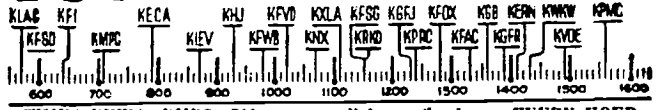

YOUR Radio TODAY

TIMES NEWS—KMPC—710 on your dial—on the hour—EVERY HOUR

[The information contained in this schedule is furnished by the station broadcasting the program. Owing to present conditions changes in the programs listed may be made without notice.]

SUNDAY CHURCH SERVICES

7 A.M. KNX-Air Church. KFI-Radio Pulpit. KLAC-Jewish Hr. KECA-Israel. KPWB-Hasten Day. 7:30 A.M. KHJ-Air Church. KRKD-Rev. Squires. 8 A.M. KFAC-Country Ch. KGER-Kingsdom Within. KLAC-Protestant Hr. KFI-Eternal Light. 8:15 A.M. KECA-Quartet. KXLA-Imman'l Bap KLAC-Egerton. 8:30 A.M. KMPC-Church. KLAC-W. B. Record. KFVD-Church Chris KNX-S.L. Tabernacl 9 A.M. KPFC-Devotional. KHJ-Pilgrim Hour. KLAC-Catholic Hr. KFAC-Liberal Ch. 9:30 A.M. KPFC-Dr. Woelner. KHJ-Lutheran Hr.	10 A.M. KNX-Church. 10:15 A.M. KPOX-Independ. Ch 10:30 A.M. KPPC-Church News. KPSG-Angelus Temp 10:45 A.M. KPOX-Cumberl'd Ch 11 A.M. KFOJ-Presbyt'n Ch KGER-Revival Hr. KPPC-Church Svc. KFAC-Methodist Ch. KXLA-Ch. Open Dr. 12 NOON KGER-Church. 12:30 P.M. KHJ-Music. KECA-Vespers. 1 P.M. KGER-Trinity Ch. KXLA-Convoy Prayer 1:30 P.M. KPOX-Young People's Church. KXLA-Ch. of Barn. 2 P.M. KPOX-Nazarene. 2:30 P.M. KPOX-Billy Adams.	3 P.M. KFI-Catholic Hr. KPSG-Evangelistic. KPOX-Rev. Ivie. KXLA-Christian Memory. 3:30 P.M. KXLA-Church Chris 4 P.M. KPPC-Alhambra Ch KPOX-Loc'y West. KGER-Rev. Harms. KXLA-Old-Fashion Revival. 4:15 P.M. KECA-Church Fed. KHJ-P. J. Shean. 4:30 P.M. KGER-Colonial Tabernacle. 5 P.M. KXLA-Lutheran Gospel. 5:15 P.M. KMPC-First Pres- byterian Church. 5:30 P.M. KGER-Rev. Weber. KXLA-Lincoln Pres- byterian Church.	6 P.M. KGER-Church. 6:15 P.M. KMPC-Christian Sch. 6:30 P.M. KXLA-Beyond To- morrow. 7 P.M. KPSG-Angelus Temp. 7:30 P.M. KPOX-Rev. Creston KXLA-Ch. Open Dr. 8 P.M. KPPC-Sun. Eve Hr. KPOX-Presby. Ch. KFAC-Methodist Ch. KPWB-Presby Ch. 9 P.M. KGER-Bethel Ch. 9:30 P.M. KLAC-Unity. KPWB-Pac.-Lutheran 10 P.M. KMPC-Old-Fashion Revival. KLAC-Christian Sch. 10:30 P.M. KXLA-Bright Cor. Church. KNX-Air Church. KPWB-St. Mary's Ch.

ENTERTAINMENT — BY THE HOUR