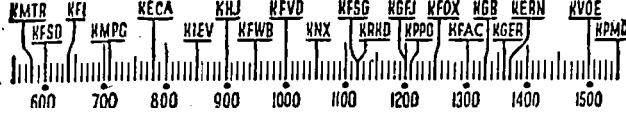

YOUR Radio TODAY

[The information contained in the following schedule is furnished by the stations broadcasting the programs.]

Before 8 a.m.

KMTR—Calif. Theater. 6.
KFI—Melody. 7: News. 7:15: Singing Salesman. 7:30: News. 7:45.
KMPC—“Roll Out.” 6: Early Girls. 7
KECA—Musical Clock. 6:30: News. 7:30
“Child Grows Up.” 7:45.
KHJ—Rise & Shine. 8.
KFWB—Stu. Wilson. 6: Sunrise Express. 7.
KFVD—Spanish. 6: Jubilee. 7:15.
KNX—Sunrise Salute. 6:15: News. 7:30
Talk. 7:45.
KRKD—Doug Douglas. 6: Doug Douglas. 6:45: News. 7:45.
KFOX—El Despertador. 5: News. 7:30
Bulletin. 7:45.
KFAC—Serenade. 6: Pastor Reynolds. 7: Music. 7:30.
KGER—Farm. 6:05: Maurice Johnson. 6:30: Aubrey Lee. 6:45.
KVOE—Music. 7: News. 7:15.

8 to 9 a.m.

KMTR—Theater. 8.
KFI—Trio. 8: Ed McConnell. 8:15: Hilda Hope. M.D. 8:30.
KMPC—Early Girls. 8: Nations Grid-Irons. 8:30.
KECA—Cloutier Orch. 8: Church. 8:30; Church Women. 8:45.
KHJ—Model Airplanes. 8: Wonderful World. 8:15: News. 8:30: Mirandy. 8:45.
KFWB—Church. 8: Music. 8:30.
KFVD—Jubilee (cont.)
KNX—Nancy Dixon. 8: News. 8:15: Mr. Hamp Goes to Town. 8:30: Sat. Party. 8:45.
KRKD—Music. 8. 1 hr.
KFOX—Bulletin. 8: Talk. 8:30.
KFAC—News. 8: House McGregor. 8:30: Music. 8:45.
KGER—“Soul Patrol.” 8: Mizpah. 8:15; Music. 8:45.
KVOE—Model Airplanes. 8: Army Band. 8:30.

9 to 10 a.m.

KMTR—Political. 9: Monitor News. 9:15: Music. 9:30.
KFI—Rubinoff. 9: Music School. 9:15: Youth Call. 9:30; County Medical. 9:45.
KMPC—News. 9: Music. 9:30.
KECA—American Education. 9: Farm Home. 9:30.
KHJ—Music. 9: Gould Orch. 9:30.
KFWB—Music. 9: Salvation Army. 9:15: F.H.A. 9:30; Songs. 9:45.
KFVD—Waltz. 9: News. 9:15: Medical. 9:30.
KNX—Sat. Party. 9: Let's Pretend. 9:30.
KRKD—Music. 9: News. 9:15: Weather. 9:30: Music. 9:35.
KFOX—John Brown. 9: Word to Wives. 9:30: Music. 9:45.
KFAC—Meditation. 9: Political. 9:15: Women in News. 9:30: Parents Forum. 9:45.
KGER—Old Paths. 9:15: Rufus Goofus. 9:30: News. 9:45.
KVOE—Oberlin on Air. 9: Monitor News. 9:30; Weber Orch. 9:45.

10 to 11 a.m.

KMTR—Woman's World. 10: Food Features. 10:30: Stocks. 10:45.
KFI—Community Chest. 10: Army vs Notre Dame. 10:25.
KMPC—News. 10: Tunes. 10:30: News. 10:45.
KECA—Farm. Home. 10: Orch. 10:30
KHJ—News. 10: Gloomchasers. 10:10: Grid Preview. 10:30: Ohio State vs Indiana. 10:45.
KFWB—News. 10: Swing. 10:15: Child Workshop. 10:30.
KFVD—Gospel. 10: Music. 10:15: Help Live. 10:30: Serenade. 10:45.
KNX—“Town Scream.” 10: Notre Dame vs. Army. 10:15.
KRKD—Music. 10: Encyclopedia. 10:45.
KGFJ—City Dwellers. 10:45.
KFOX—News. 10: Legion Band. 10:30: Mildred Van. 10:45.
KFAC—U.C.L.A. Water Polo. 10: Gothic Tower. 10:45.
KGER—News. 10: Khan. 10:15: Elsie Peters. 10:30: Talk. 10:45.
KVOE—Ohio State vs. Indiana. 10:30.

11 a.m. to 12 Noon