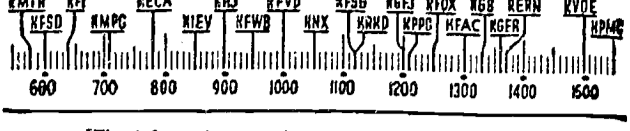

# YOUR Radio TODAY

[The information contained in the following schedule is furnished by the stations broadcasting the programs.]

CHURCH SERVICE 5	10:30 A.M.	5:15 P.M.
<b>7:15 A.M.</b> KRKD—Rev. Squires, 7:30	KECA—Silhouettes. KMPC—Oreh. KFI—Chicago Round Table KHJ—Music Comedy. KNX—News.	KMTR—Ethel Hubler. KGFJ—Dreamer.
<b>7:45 A.M.</b> KNX—Voice of Pulpit. KFOX—Rev. Van Derlinda	<b>11 A.M.</b> KNX—Symphony. 1 1/4 hrs. KGER—Pilgrim Hour. KFWB—Music. KHJ—Music. KMTR—Music. KFOX—Swing. KFI—Health. KECA—Kidoodlers. KMPC—Swing. 1 hr.	<b>5:30 P.M.</b> KFI—Album Music. 1/2 hr. KECA—Lifelong Planning. KGFJ—Kingdom Temple.
<b>8 A.M.</b> KFVD—Rev. Salaa. KNX—West Coast Church KGER—Rev. Dowell. KFOX—John Brown. KFAC—Country Church. KECA—Church.	<b>11:15 A.M.</b> KFI—New York Fair.	<b>5:45 P.M.</b> KMTR—Music. KECA—Organ. KMPC—Concert.
<b>8:30 A.M.</b> KNX—Salt Lake Tabernacl. KECA—Church. KMTR—Nat. Message. KFVD—Church of Christ.	<b>11:30 A.M.</b> KMTR—Peter Potter. 1/2 hr. KFI—Europe News. KFWB—Music. KECA—Coronado Centennial. KHJ—Swing.	<b>6 P.M.</b> KFI—Have Charm. KMTR—Waltz. KFWB—News. KHJ—News, Symphonie. KMPC—"My Prayer Was Answered." KRKD—Requests. KGER—Citrus Forum. KFAC—News. KECA—Goodwill Hour. KMTR—Newsreel. KNX—Art Baker.
<b>8:45 A.M.</b> KMTR—Bob Shuler.	<b>11:45 A.M.</b> KFI—H. V. Kaitenborn. KHJ—Orchestra. KNX—Symphony.	<b>6:15 P.M.</b> KNX—Vocal Help. KMTR—Newsreel. KMPC—Rhythmic. KFWB—Strollin' Tom.
<b>9 A.M.</b> KFAC—Liberal Catholic Hr KNX—Church. KHJ—P. E. Gardner. KFVD—Tabernacl. KFWB—Rescue Mission. KPPC—Pass. Presbyterian	<b>12 NOON</b> KNX—Symphony. KFI—News. KHJ—News. KFWB—Music. KMPC—McKee Piano. KECA—Nat. Vespers. KFVD—Austin Music. 1 hr. KGER—News.	<b>6:30 P.M.</b> KNX—Workshop. 1/2 hr. KMPC—Cub Theater. KGER—Music. KFVD—Serenade. KFI—Carnival. KFWB—Curtain Calls.
<b>9:30 A.M.</b> KGER—Rev. Kopp. KPPC—Dr. E. P. Woellner.	<b>12:15 P.M.</b> KMPC—"Stage One." KHJ—Air Carnival. KECA—Foreign Policy Assn. KFI—Osborne Oreh.	<b>6:45 P.M.</b> KGER—Italian Journal. KFOX—Dance Rhythms. KRKD—Concert.
<b>10:15 A.M.</b> KFOX—The Visitor. KGER—Bible Class.	<b>12:30 P.M.</b> KMPC—Classics. 1/2 hr. KFI—"World Is Yours." KECA—Chamber Music. KNX—Invitation to Learning. KHJ—Nobody's Children. KGER—Rev. Ivie. KRKD—Music. KFWB—Jean Leonard. KGFJ—Czechoslovak Oreh. KFI—Music. KFOX—Music.	<b>7 P.M.</b> KMPC—Sing With Band. KFI—"World Is Stage." KHJ—Answer Man. KECA—Rhythm. KGER—Cinemanla. KFOX—Walsh Orch. KGFJ—Spanish Prog. KFAC—Forum. KFWB—Texas Lewis. 1/2 hr. KNX—Music Game.
<b>10:30 A.M.</b> KGER—Bible Class. KFSG—Aimee McPherson.	<b>12:45 P.M.</b> KGFJ—Myers' Orch.	<b>7:15 P.M.</b> KHJ—Lazy Rhapsody. 1/2 hr. KFI—Irene Rich. KECA—Serenade. KFOX—Music.
<b>10:45 A.M.</b> KFOX—Religious.	<b>1 P.M.</b> KMTR—G. Allison. KFWB—Symphonla. KFVD—Music. KNX—Spelling Beeliner. KFOX—Salon. KRKD—"Blitz Quiz Matinee." 2 hrs. KFAC—Jack Stern. KGFJ—Dawn Ave. KGER—News. KHJ—Music Steelmakers. KMPC—Gen'l Facts. KECA—Niek Harris. KFI—Yvette. KGFJ—Real Life Drama.	<b>7:30 P.M.</b> KECA—Melneck Orch. KFWB—Reported Missing. KMPC—News. KGFJ—Spanish Prog. KNX—Kyser Orch. KGER—Music. KFI—Jack Bennx. 1/2 hr. KFOX—Around the World.
<b>11 A.M.</b> KFAC—Church of Open Door. KFVD—First Methodist.	<b>1:15 P.M.</b> KECA—Guitar. KFVD—"Is Your Dog a Gentleman?" KFOX—Popular Music. KMPC—Jr. Varieties KFC—Music Graphs. KGFJ—"Lest We Forget." KGER—Spanish Hour. KFI—3 Cheers.	<b>7:45 P.M.</b> KGER—A. Williams. KHJ—Twins. KFOX—Organ.
<b>12 NOON</b> KFAC—Church of Open Door. 1/2 hr. KMTR—St. Brendan.	<b>1:30 P.M.</b> KHJ—Oreh. KFVD—Favorites. KNX—Sweet Rhythm. KMTR—Swing. KECA—Books. KFAC—Baseball Game. 4 hours. KFI—Prom Hollywood Today. KMPC—Betty Phillips.	<b>8 P.M.</b> KNX—Park Concert. KMPC—Spelling Beeliner. KHJ—Henry Orch. KFI—Walter Winchell. KGER—Frank Wells. KECA—Fields Orch.
<b>2 P.M.</b> KGER—Rev. Ivie. KECA—Catholic Hour.	<b>1:45 P.M.</b> KHJ—Rendezvous. KFOX—Himber Oreh. KECA—Voice Hawaii. KMPC—Tapestries. KRKD—Music.	<b>8:15 P.M.</b> KGFJ—Counselor. KMPC—Singer. KFI—Parker Family. KHJ—Pastor's Study.
<b>2:15 P.M.</b> KMTR—F. T. Curry. KGFJ—Evangelical Free.	<b>2 P.M.</b> KHJ—Barron Oreh. KMTR—Hollywood House. KNX—Music. KFI—Gordon Oreh. KRKD—Music. KFWB—Serenade. KMPC—Serenaders. KFVD—Music. 2 hrs. KNX—Music. KFOX—Organ.	<b>8:30 P.M.</b> KHJ—Gould Orch. KGFJ—Nite Justice. KFI—News. KMPC—King Orch. KNX—"Take It Or Leave It" 1/2 hr. KECA—Sports Newsreel.
<b>3 P.M.</b> KFSG—Howard Rusthol.	<b>2:15 P.M.</b> KFOX—H. Rodeheaver. KECA—"You Are the Jury." KGER—Rev. Ivie. KNX—Rev. F. T. Curry.	<b>8:45 P.M.</b> KGFJ—Life Dramas. KECA—Bookman. KMPC—Loyola Univ.
<b>4 P.M.</b> KMPC—H. M. S. Richard.	<b>2:30 P.M.</b> KFWB—Music Comedy. KFOX—Oreh. KRKD—Music. KHJ—Show of Wk. KNX—Gene Autry. 1/2 hr. KGER—Long Beach Band. KFI—Beat the Band. KMTR—Music Hour. KECA—Hits.	<b>9 P.M.</b> KGFJ—Sun. Quiz. KFI—Night Editor. KNX—John Clark. KFOX—News. KGER—Preview Theater. KHJ—News. KECA—Orch. KFWB—Music Comedy. KFAC—Severi Ensemble. KMTR—Travelogue. 1/2 hr.
<b>4:30 P.M.</b> KFOX—Pireside Church.	<b>2:45 P.M.</b> KFOX—Chapel Singers. KECA—"You Are Jury." KGFJ—"Faith."	<b>9:15 P.M.</b> KNX—"I Was There." 1/2 hr. KECA—Univ. Explorer. KHJ—Voice of Prophecy. 1/2 hr. KFOX—Governor Olson. KFWB—Governor Olson. KMPC—Quartet. KFAC—Music. KMTR—Hawallians. KFI—General Fact.
<b>5 P.M.</b> KECA—Church Prog. KHJ—Revival Hour.	<b>3 P.M.</b> KECA—Europe News. KFOX—Music. 1/2 hr. KFAC—Baseball. KMTR—Music. KHJ—Serenade. KNX—World News. KGFJ—"Helping Hand." KFWB—Help Thy Neighbor. 1/2 hr. KMPC—Melody. KGER—Talk. KFI—Prof. Puzzlewit.	<b>9:30 P.M.</b> KMTR—Dance. KFOX—Jasper Orch. KFWB—News. KMPC—Old Vienna Orch. KGER—Tuck 'n Hr. KECA—Sanctuary. KGFJ—Music. KFI—Mollinas Orch. KFAC—Salvation Army.
<b>5:30 P.M.</b> KMTR—Martin L. Thomas. KFOX—Kingdom Temple. KFAC—Young People. KGFJ—Temple Baptist. KGER—Hymn Book.	<b>3:15 P.M.</b> KMPC—Music Workshop. KFWB—Interlude.	<b>9:45 P.M.</b> KNX—News. KFWB—Ballards. KECA—News. KHJ—Orch. KGFJ—"Nite Justice." KMPC—News. KFOX—Christy Orch.
<b>6 P.M.</b> KPPC—Organ.	<b>3:30 P.M.</b> KECA—Magnolia Blossoms. KMTR—French Prog. KFWB—Stuart Hamblen. KFVD—Music. KMPC—Ellery Queen. KFI—Bandwagon. 1/2 hr. KGER—Long Beach Band. KGFJ—W.C.T.U. KNX—Oreh.	<b>10 P.M.</b> KFOX—Music. KHJ—Harris Orch.. 1/2 hr. KGFJ—News. KNX—Kyser Orch. KMPC—Gordon Singers. KFAC—Melody Hour. KGER—News. KECA—Phil Harmonia. KFSG—Organ. KFWB—Art Tatum. KFI—News.
<b>6:15 P.M.</b> KFAC—Wiltshire Christian.	<b>3:45 P.M.</b> KECA—Choir. KFWB—Fiesta. KHJ—McLean Oreh.	<b>10:15 P.M.</b> KMTR—Lopez Orch. KGER—Gauchos. KGFJ—Carter Wright. KMPC—Bush Orch. KFWB—Bowling. KFI—Dreamland. KFOX—Roberts Orch.
<b>6:30 P.M.</b> KMTR—First Baptist. KFOX—John Matthews.	<b>4 P.M.</b> KFVD—Jack. Bellboy. KFI—Bergen, McCarthy, Dickson. 1/2 hr. KGFJ—Board Education. KECA—Sunday Concert. 1 hr. KFAC—Baseball. KMTR—Quartet. KFOX—Swingtime. KGER—Story Tellers. KFWB—Selvin Oreh. KNX—Political. KRKD—Music. KHJ—Air Forum. 1 hr.	<b>10:30 P.M.</b> KMTR—Orchestra. KHJ—Mojica Orch.. 1/2 hr. KGER—Hawallian. KMPC—Raqueel Nieto. KNX—Pastor Orch. KFWB—Dance. KGFJ—Dreamer. KFOX—Music.
<b>6:45 P.M.</b> KFAC—Wiltshire Christian.	<b>4:15 P.M.</b> KNX—Sen. James Mead. KMTR—Newsreel.	<b>10:45 P.M.</b> KGER—Dance. KFOX—Hamilton Orch. KMPC—Berk Orch. KFWB—Moon Magic. KMTR—Special Events.
<b>6:30 P.M.</b> KMTR—First Baptist. KFOX—John Matthews.	<b>4:30 P.M.</b> KGFJ—Music. KFI—One Man's Family. 1/2 hr. KMPC—Revue. KFVD—Tea Time. KFWB—Marimba. KMTR—Brazilian Playors. KNX—Music. KGER—Music.	<b>11 P.M.</b> KECA—Organ. KMPC—Swing. Jazz. 1 hr. KFSG—Orchestra. KNX—News. KMTR—Melody Lane. 1 hr. KFWB—Caravan. KFI—News. KHJ—Garber Orch. KFVD—Jack, Bellboy, to 4 a.m. KGFJ—News. KFAC—Music. KFOX—Orch.. 1/2 hr.
<b>7 P.M.</b> KPPC—Dr. Seesholtz. KMTR—R. P. Shuler. KFSG—Aimee McPherson.	<b>4:45 P.M.</b> KFWB—Stuart Hamblen. 1/2 hr. KFVD—Tea. KMTR—Eventide Melody. KGFJ—"Are You Afraid?"	<b>11:15 P.M.</b> KFI—Nottinham Orch. KNX—Pearl Orch. KFWB—"Music You Want." KFOX—Orch.. 1/2 hr.
<b>7:15 P.M.</b> KGER—Rev. Ivie. KECA—Catholic Hour.	<b>5 P.M.</b> KMPC—"Five P.M. Revue" KHJ—Revival Hour. KFI—Manhattan Merry-Go-Round. KFOX—Organ. KFVD—Serenade. KGFJ—American Legion. KNX—Summer Hour.	<b>11:30 P.M.</b> KHJ—Iona Hawallians. 1/2 hr. KFI—Midnight Orch. KNX—Midnight Prelude. KFAC—Kentucky Boys.
<b>7:30 P.M.</b> KGER—Rev. Ivie. KECA—Catholic Hour.	<b>5:15 P.M.</b> KGER—Rev. Ivie. KECA—Catholic Hour.	<b>12 MIDNIGHT</b> KMTR—NTG. 1/2 hr. KFAC—Mel Lo Mon. KFSG—Jubilee. KGFJ—Nite Owl to 6 a.m. KNX—Classics.
<b>7:45 A.M.</b> KNX—Voice of Pulpit. KFOX—Rev. Van Derlinda		
<b>8 A.M.</b> KFVD—Rev. Salaa. KNX—West Coast Church KGER—Rev. Dowell. KFOX—John Brown. KFAC—Country Church. KECA—Church.		
<b>8:30 A.M.</b> KNX—Salt Lake Tabernacl. KECA—Church. KMTR—Nat. Message. KFVD—Church of Christ.		
<b>8:45 A.M.</b> KMTR—Bob Shuler.		
<b>9 A.M.</b> KFAC—Liberal Catholic Hr KNX—Church. KHJ—P. E. Gardner. KFVD—Tabernacl. KFWB—Rescue Mission. KPPC—Pass. Presbyterian		
<b>9:30 A.M.</b> KGER—Rev. Kopp. KPPC—Dr. E. P. Woellner.		
<b>10:15 A.M.</b> KFOX—The Visitor. KGER—Bible Class.		
<b>10:30 A.M.</b> KGER—Bible Class. KFSG—Aimee McPherson.		
<b>10:45 A.M.</b> KFOX—Religious.		
<b>11 A.M.</b> KFAC—Church of Open Door. KFVD—First Methodist.		
<b>12 NOON</b> KFAC—Church of Open Door. 1/2 hr. KMTR—St. Brendan.		
<b>2 P.M.</b> KGER—Rev. Ivie. KECA—Catholic Hour.		
<b>2:15 P.M.</b> KMTR—F. T. Curry. KGFJ—Evangelical Free.		
<b>3 P.M.</b> KFSG—Howard Rusthol.		
<b>4 P.M.</b> KMPC—H. M. S. Richard.		
<b>4:30 P.M.</b> KFOX—Pireside Church.		
<b>5 P.M.</b> KECA—Church Prog. KHJ—Revival Hour.		
<b>5:30 P.M.</b> KMTR—Martin L. Thomas. KFOX—Kingdom Temple. KFAC—Young People. KGFJ—Temple Baptist. KGER—Hymn Book.		
<b>6 P.M.</b> KPPC—Organ.		
<b>6:15 P.M.</b> KFAC—Wiltshire Christian.		
<b>6:30 P.M.</b> KMTR—First Baptist. KFOX—John Matthews.		
<b>7 P.M.</b> KPPC—Dr. Seesholtz. KMTR—R. P. Shuler. KFSG—Aimee McPherson.		
<b>8 P.M.</b> KFOX—Christian Scenes. KFWB—Dr. MacLennan. KMTR—Floyd Johnson. KFAC—Open Door Church.		
<b>8:15 P.M.</b> KHJ—Rabbi Magnin.		
<b>8:30 P.M.</b> KGER—Japanese Church.		
<b>9:30 P.M.</b> KFSG—Voice 1st Nishlers. KMTR—Biola Hour.		