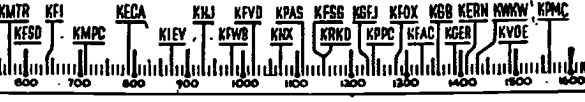

YOUR RADIO TODAY

[The information contained in this schedule is furnished by the stations broadcasting the program.]

SUNDAY CHURCH SERVICES

7 A.M. KGER—Pentecostal. KNX—Air Church.	11:30 A.M. KGER—Church of Christ. KPOX—Christian Church.	5 P.M. KPAS—Lincoln Presb. Ch.
7:30 A.M. KFVD—Rev. Salas. KRKD—Rev. Squires.	12 NOON KMTR—St. Brendan Church	5:30 P.M. KGER—Rev. Werber. KPAS—Helen Markham.
8 A.M. KFVD—Rev. Salas. KMAC—Country Church. KGER—Kingdom Within.	12:30 P.M. KHJ—Children's Chapel. KGER—Church of God.	6 P.M. KPAS—Holliston Methodist.
8:15 A.M. KPAS—Immanuel Baptist.	1 P.M. KHJ—Lutheran Hr.	6:30 P.M. KOPJ—Tabernacle. KPAS—Beyond Tomorrow.
8:30 A.M. KMTR—W. B. Record. KFVD—Church of Christ.	1:30 P.M. KPAS—Church of Barn. KHJ—Young People Church	7 P.M. KFWB—Dr. MacLennan KPSG—Almae McPherson.
9 A.M. KPAC—Liberal Catholic Hr	2 P.M. KMTR—Pastor Esertson.	7:15 P.M. KMTR—Church of Christ.
9:15 A.M. KGER—March Ahead Time	2:30 P.M. KPOX—Rev. Billy Adams. KPAS—Burbank 4 Square.	7:30 P.M. KPOX—Rev. Cravis. KPAS—Church Open Door.
9:30 A.M. KPPC—Bible Class. KPAS—Church On High.	3 P.M. KPSG—Evangelistic. KPOX—Rev. Ivie. KPAS—El Monte Nazarene.	8 P.M. KPOX—Christian Science. KFWB—Presbyterian Ch. KMTR—Floyd B. Johnson. KMAC—Methodist Church.
10 A.M. KMPC—Wesley League.	3:30 P.M. KPAS—Church Christ.	9 P.M. KGER—Bethel Church.
10:15 A.M. KPOX—Independ. Church.	4 P.M. KPOX—Locy West. KGER—Gospel Cleaners. KECA—Church Federation. KMTR—Nazarene Voice. KPAS—Christian Church.	9:30 P.M. KFWB—Pacific Lutheran. KPOX—Rev. Creviston. KOPJ—Boyd Johnston. KMAC—"Glorious Hope." KPSG—Wendell St. Clair.
10:30 A.M. KPPC—Church News. KPSG—Almae McPherson.	4:30 P.M. KGER—Colonial Tabernacle KMTR—Bible Treasury.	10:30 P.M. KPAS—Brishl Cor. Church. KNX—Air Church.
10:45 A.M. KPOX—Cumberland Church		
11 A.M. KPPC—Church Service. KPAC—Methodist Church. KPAS—Church Open Door. KMTR—Church of Christ.		

ENTERTAINMENT-BY THE HOUR